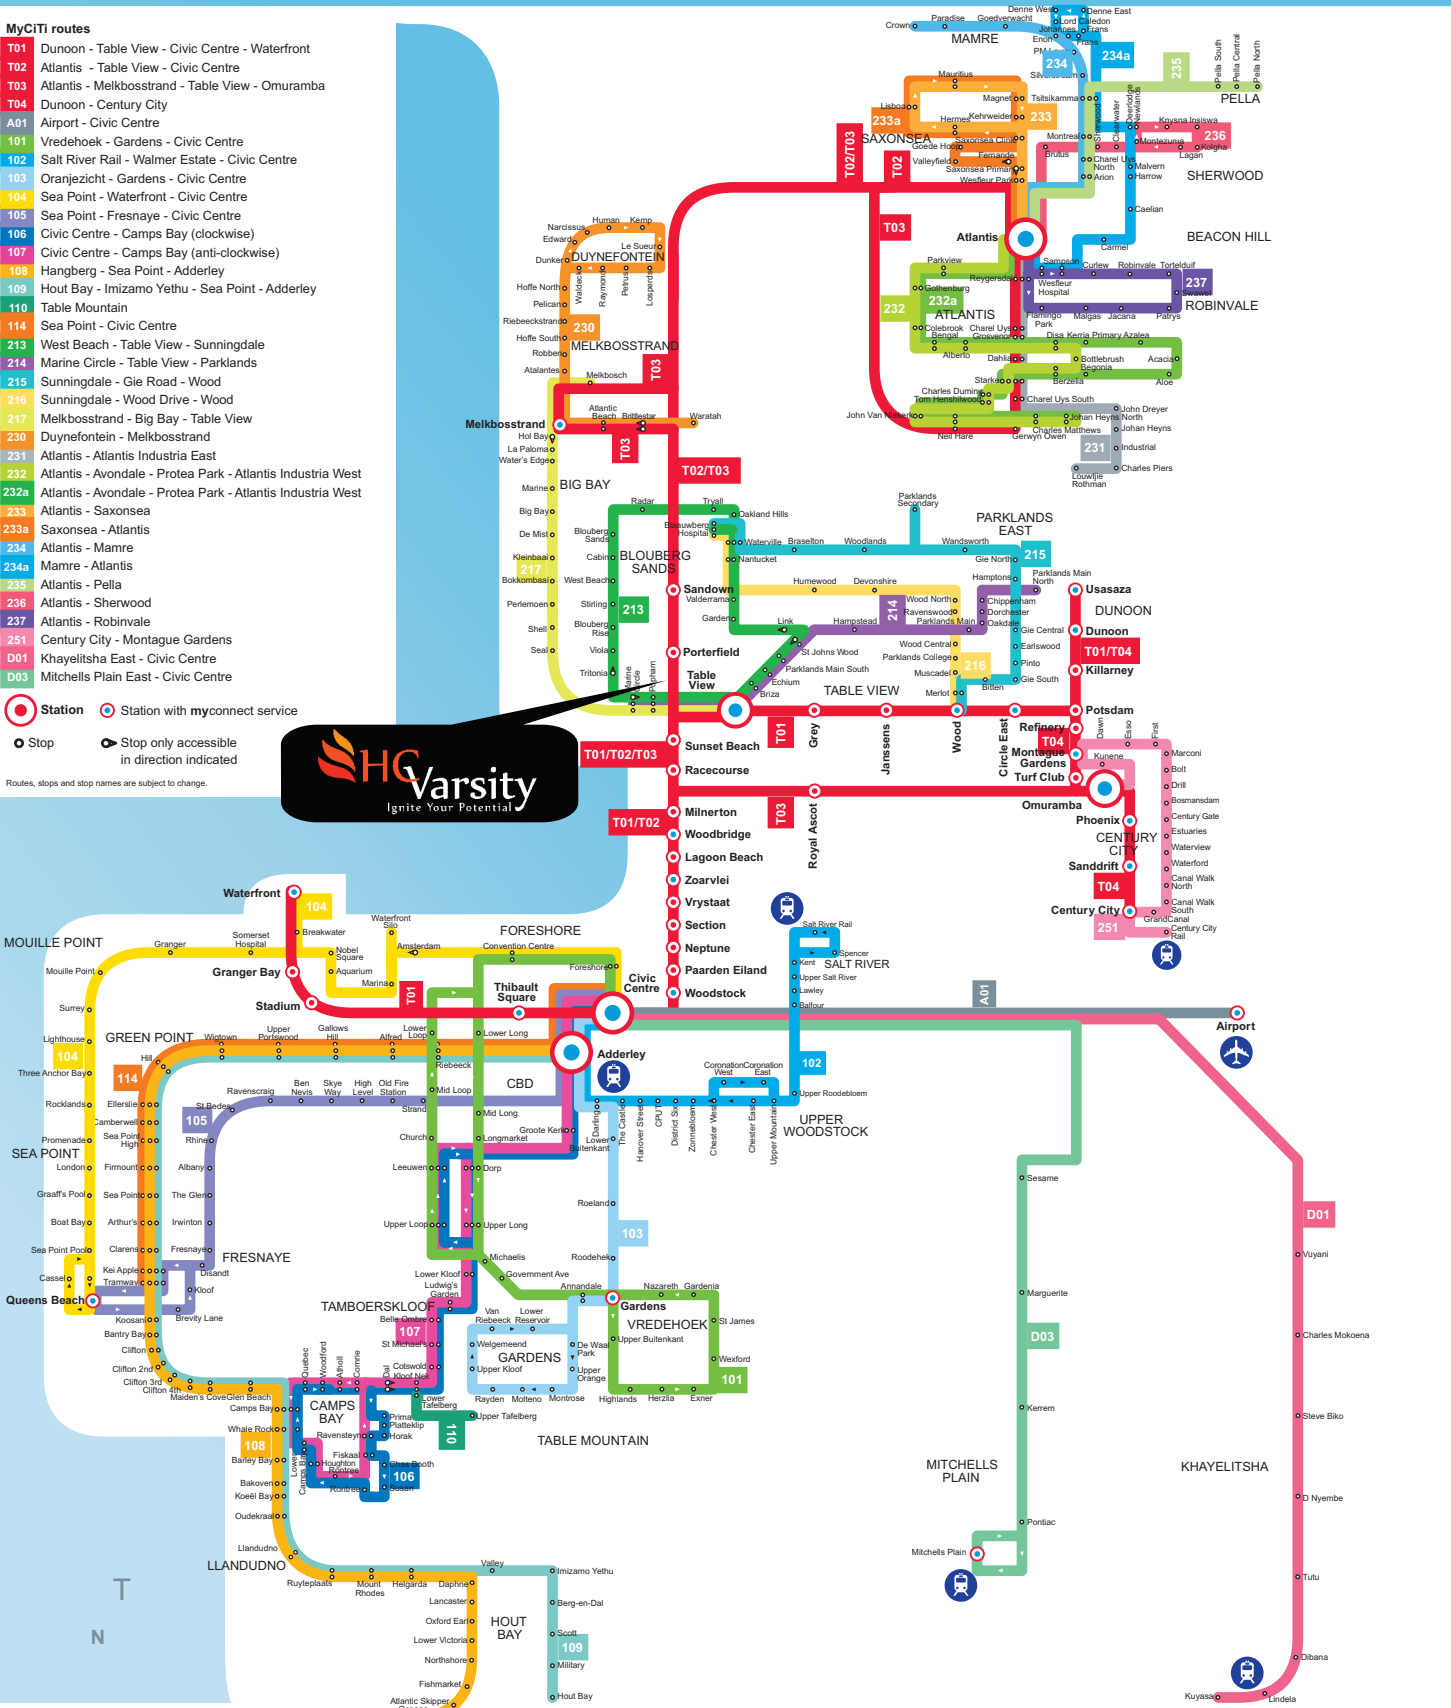

MyCiTi routes as at 5 September 2015

MyCiTi routes

- **T01** Dunoon - Table View - Civic Centre - Waterfront
- **T02** Atlantis - Table View - Civic Centre
- **T03** Atlantis - Melkbosstrand - Table View - Omuramba
- **T04** Dunoon - Century City
- **A01** Airport - Civic Centre
- **101** Vredehoek - Gardens - Civic Centre
- **102** Salt River Rail - Walmer Estate - Civic Centre
- **103** Oranjezicht - Gardens - Civic Centre
- **104** Sea Point - Waterfront - Civic Centre
- **105** Sea Point - Fresnaye - Civic Centre
- **106** Civic Centre - Camps Bay (clockwise)
- **107** Civic Centre - Camps Bay (anti-clockwise)
- **108** Hangberg - Sea Point - Adderley
- **109** Hout Bay - Imizamo Yethu - Sea Point - Adderley
- **110** Table Mountain
- **114** Sea Point - Civic Centre
- **213** West Beach - Table View - Sunningdale
- **214** Marine Circle - Table View - Parklands
- **215** Sunningdale - Gie Road - Wood
- **216** Sunningdale - Wood Drive - Wood
- **217** Melkbosstrand - Big Bay - Table View
- **230** Dуйnefontein - Melkbosstrand
- **231** Atlantis - Atlantis Industria East
- **232** Atlantis - Avondale - Protea Park - Atlantis Industria West
- **232a** Atlantis - Avondale - Protea Park - Atlantis Industria West
- **233** Atlantis - Saxonsea
- **233a** Saxonsea - Atlantis
- **234** Atlantis - Mamre
- **234a** Mamre - Atlantis
- **235** Atlantis - Pella
- **236** Atlantis - Sherwood
- **237** Atlantis - Robinvale
- **251** Century City - Montague Gardens
- **D01** Khayelitsha East - Civic Centre
- **D03** Mitchells Plain East - Civic Centre

- Station
- Station with myconnect service
- Stop
- Stop only accessible in direction indicated

For more information call the Transport Information Centre (toll-free 24/7) 0800 65 64 63.

myciti.org.za